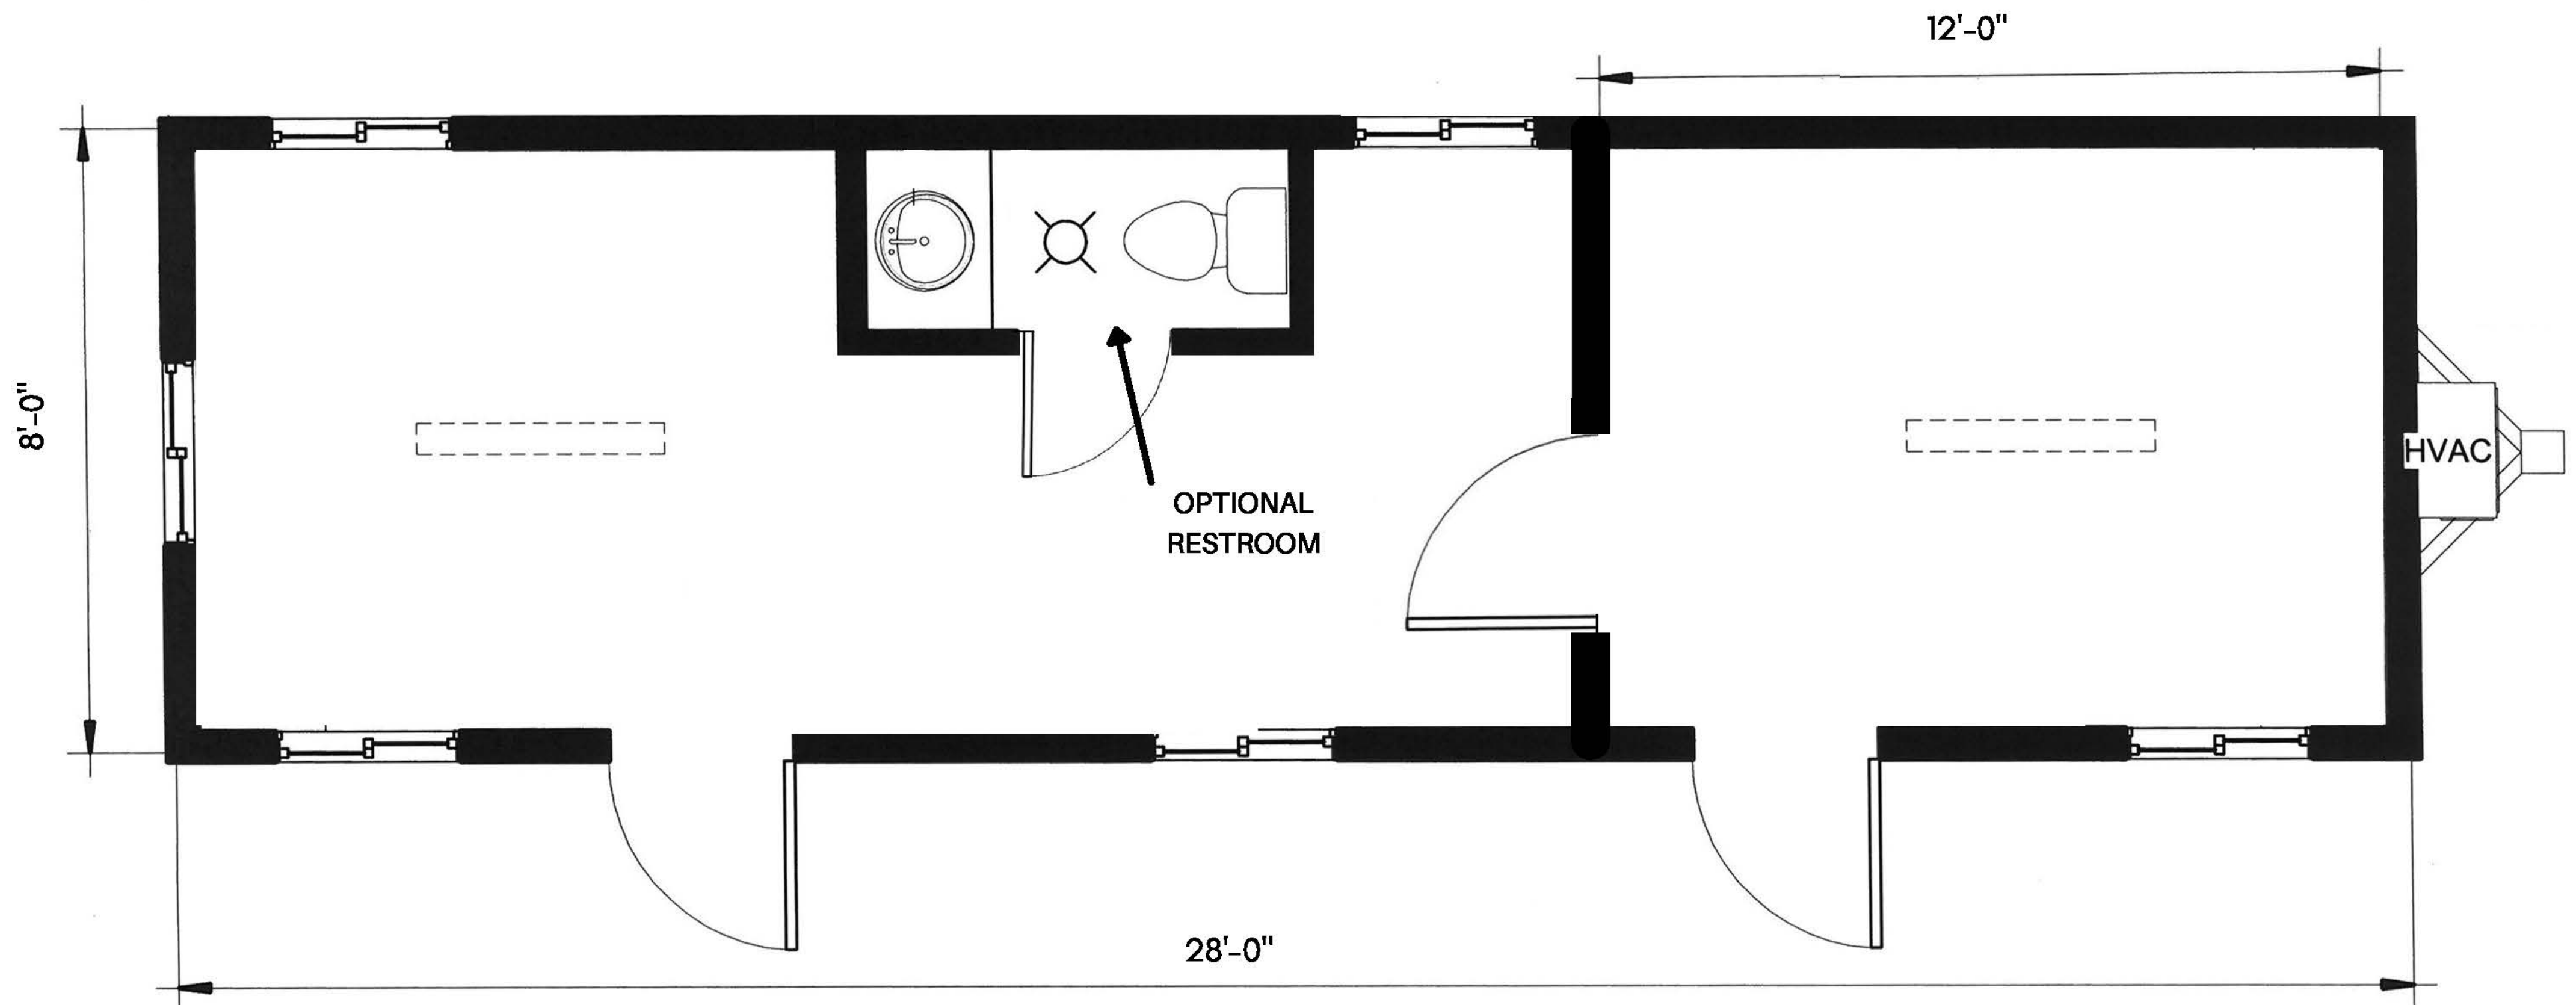

ALLIED

AM-832

8' WIDE OFFICE TRAILER

AM-832 Features and Options

- 8' x 32'
- 224 square feet
- 12' x 8' Separate Office Space
- Optional Bathroom in 832B
- Aluminum or wood siding
- Tile floors
- Wood or vinyl paneling
- Overhead fluorescent lighting
- 110/220 volt breaker panels
- Horizontal slider windows
- Internal passage doorway
- Heating and cooling HVAC Unit
- Entry doors feature locking systems, with keyed locks
- Security window screens
- Conference rooms
- Security window screens
- Two separate office spaces

Additional Options

- Skirting
- Asphalt or dirt anchors
- Secure metal window screens

Please note: Features and options may not be available in every unit. Floorplans are subject to change.

ALLIED | MODULAR SOLUTIONS SINCE 1952
ALLIEDTRAILERS.COM | 1-800-532-5400