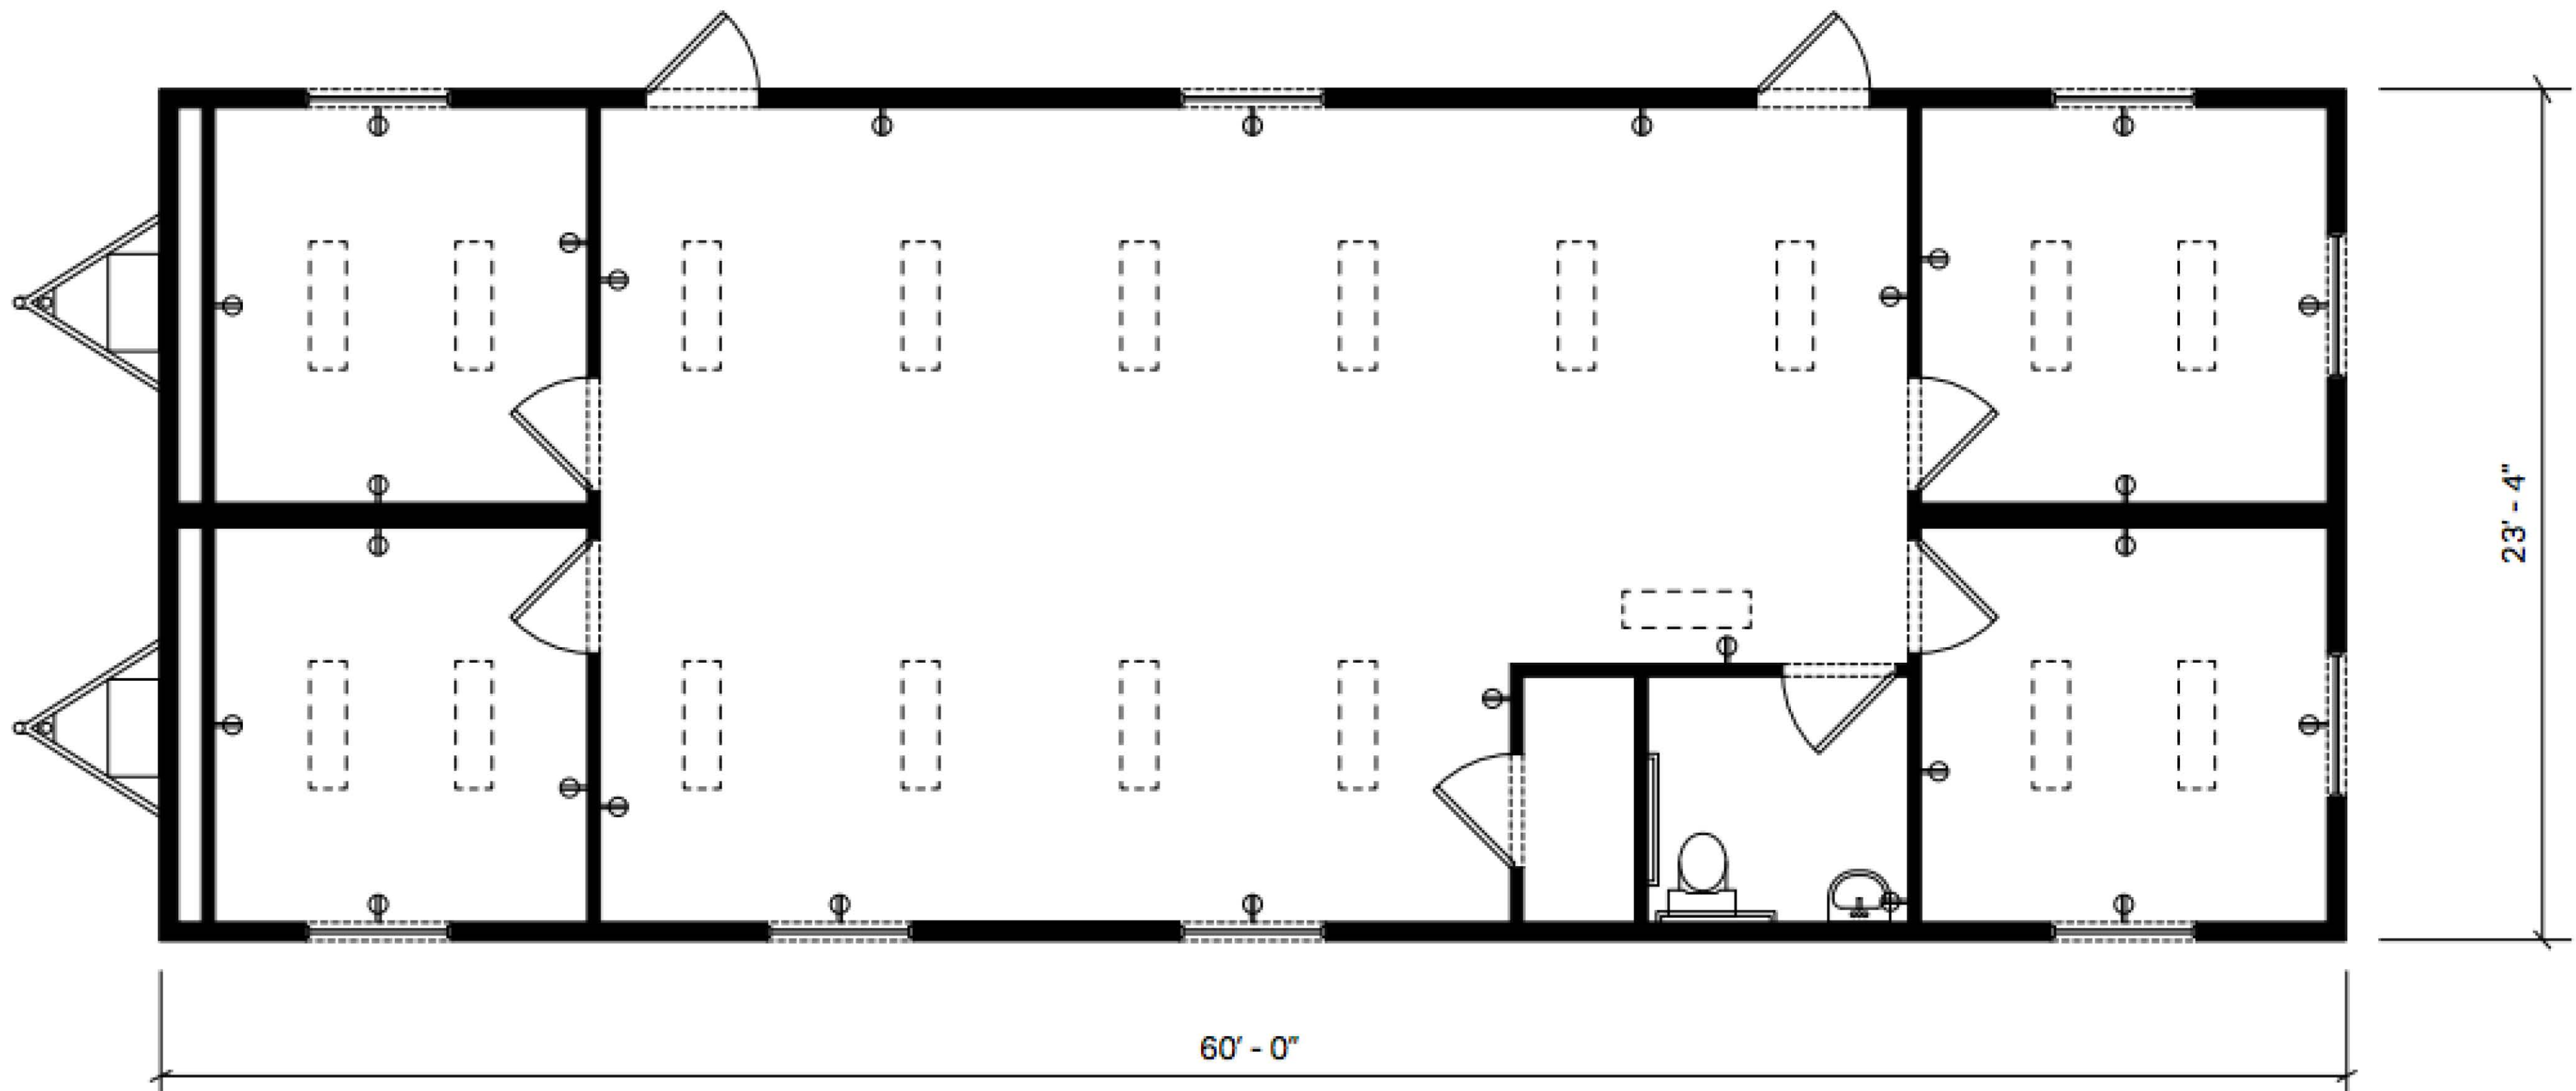

ALLIED

AM-2460

DOUBLE WIDE TRAILER

AM-2460 Features and Options

- 23' 4" x 60'
- 1400 square feet
- Aluminum or wood siding
- Tile floors
- Wood or vinyl paneling
- Overhead fluorescent lighting
- 110/220 volt breaker panels
- Horizontal slider windows
- Restroom
- Internal passage doorways
- Heating and cooling HVAC Unit
- Entry doors feature locking systems, with keyed locks
- Security window screens
- Conference rooms
- Security window screens
- Separate office spaces

Additional Options

- Skirting
- Asphalt or dirt anchors
- Secure metal window screens

Please note: Features and options may not be available in every unit. Floorplans are subject to change.

ALLIED | MODULAR SOLUTIONS SINCE 1952
ALLIEDTRAILERS.COM | 1-800-532-5400