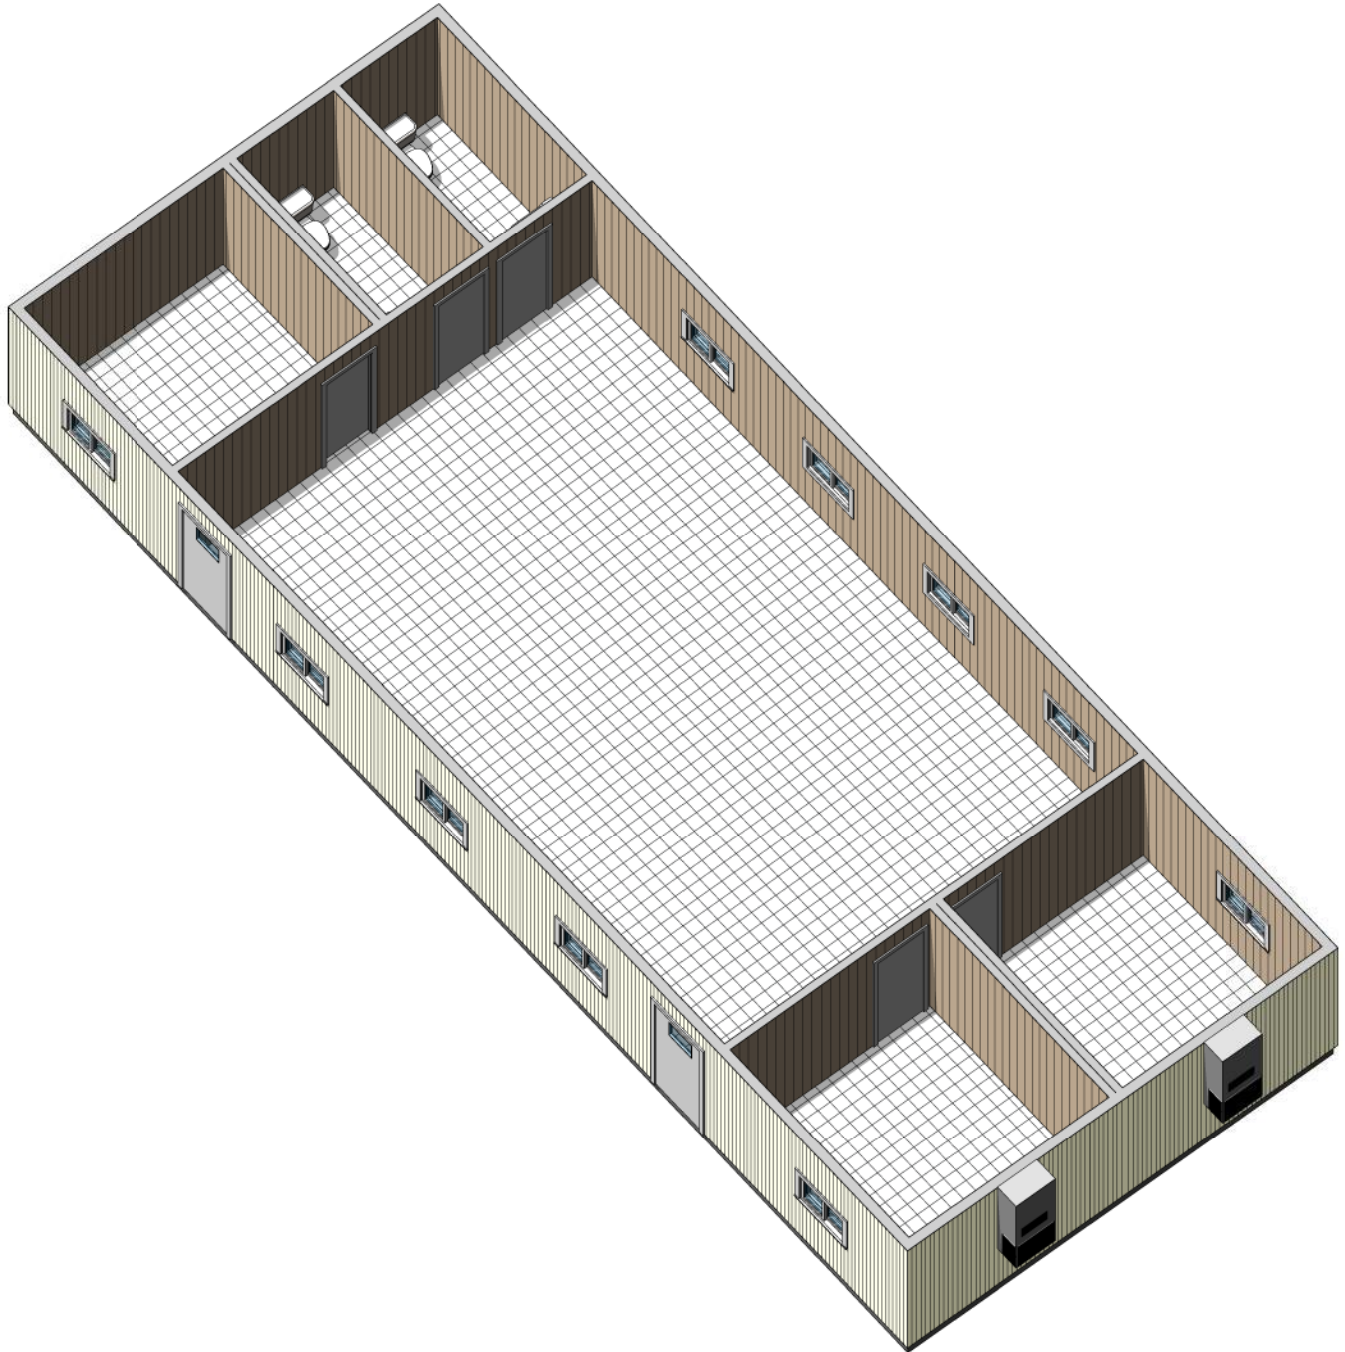

ALLIED

AM-2460

DOUBLE WIDE TRAILER

AM-2460 Features and Options

- 23' 4" x 60'
- 1400 square feet
- Aluminum or wood siding
- Tile floors
- Wood or vinyl paneling
- Overhead fluorescent lighting
- 110/220 volt breaker panels
- Horizontal slider windows
- Restroom
- Internal passage doorways
- Heating and cooling HVAC Unit
- Entry doors feature locking systems, with keyed locks
- Security window screens
- Conference rooms
- Security window screens
- Separate office spaces

Additional Options

- Skirting
- Asphalt or dirt anchors
- Secure metal window screens

Please note: Features and options may not be available in every unit. Floorplans are subject to change.

ALLIED | MODULAR SOLUTIONS SINCE 1952
ALLIEDTRAILERS.COM | 1-800-532-5400