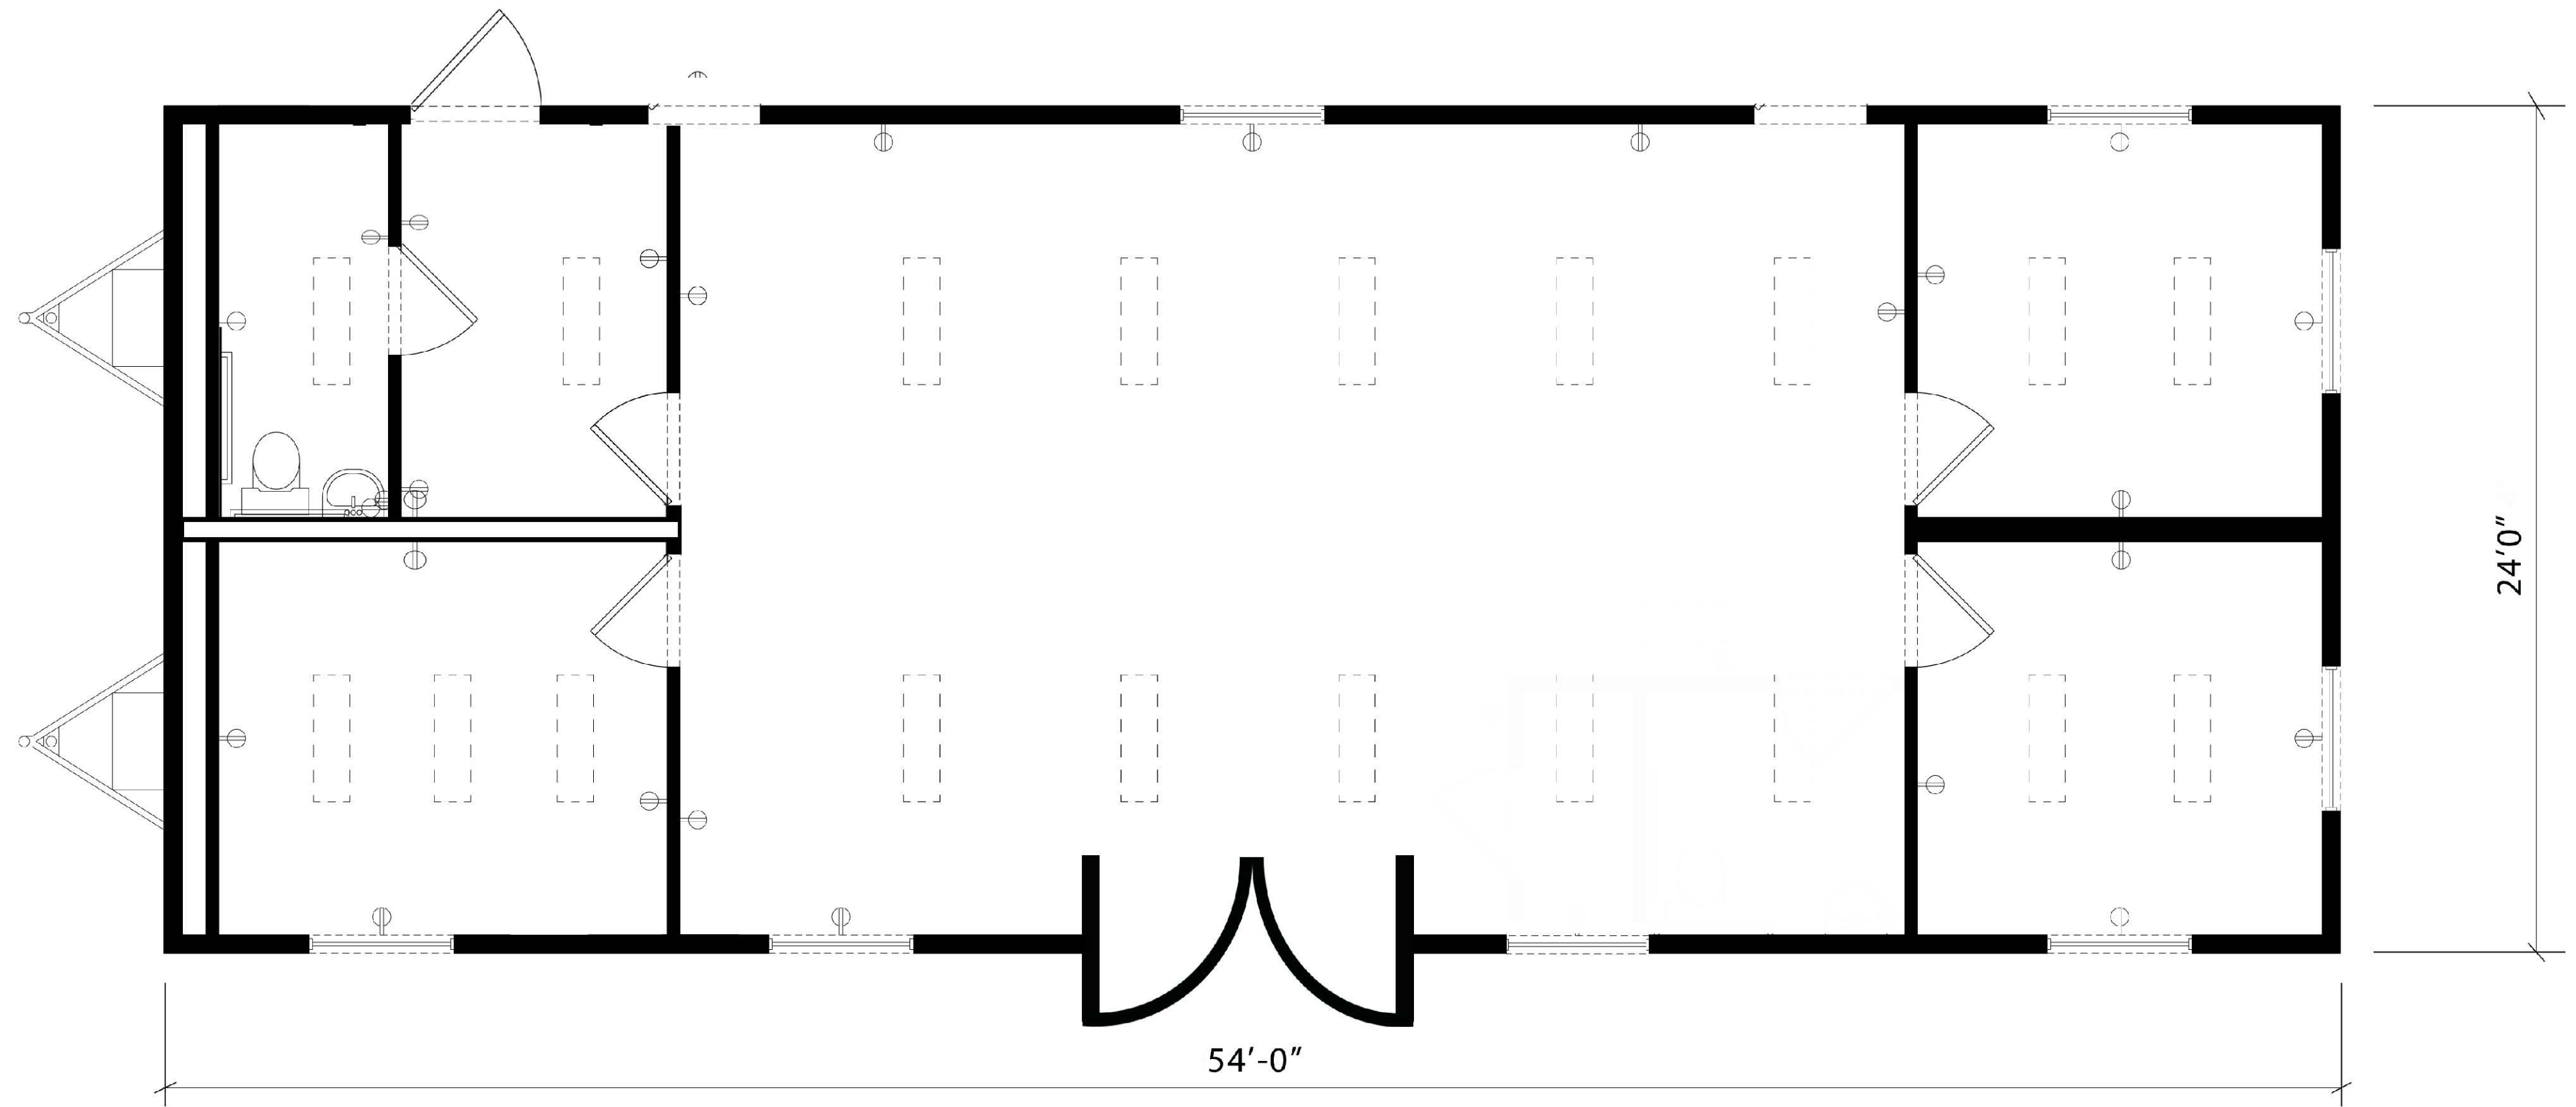

AM-2450

DOUBLE WIDE TRAILER

AM-2450 Features and Options

- 54" x 24'
 - 1300 square feet
 - Aluminum or wood siding
 - Tile floors
 - Wood or vinyl paneling
 - Overhead fluorescent lighting
 - 110/220 volt breaker panels
 - Horizontal slider windows
 - Entry doors feature locking systems, with keyed locks
 - Internal passage doorway
 - 2-3 separate office spaces
 - Heating and cooling HVAC Unit
 - Security window screens
 - Conference rooms
 - Planning table
 - Security window screens
 - Restroom
- Additional Options**
- Skirting
 - Asphalt or dirt anchors
 - Secure metal window screens