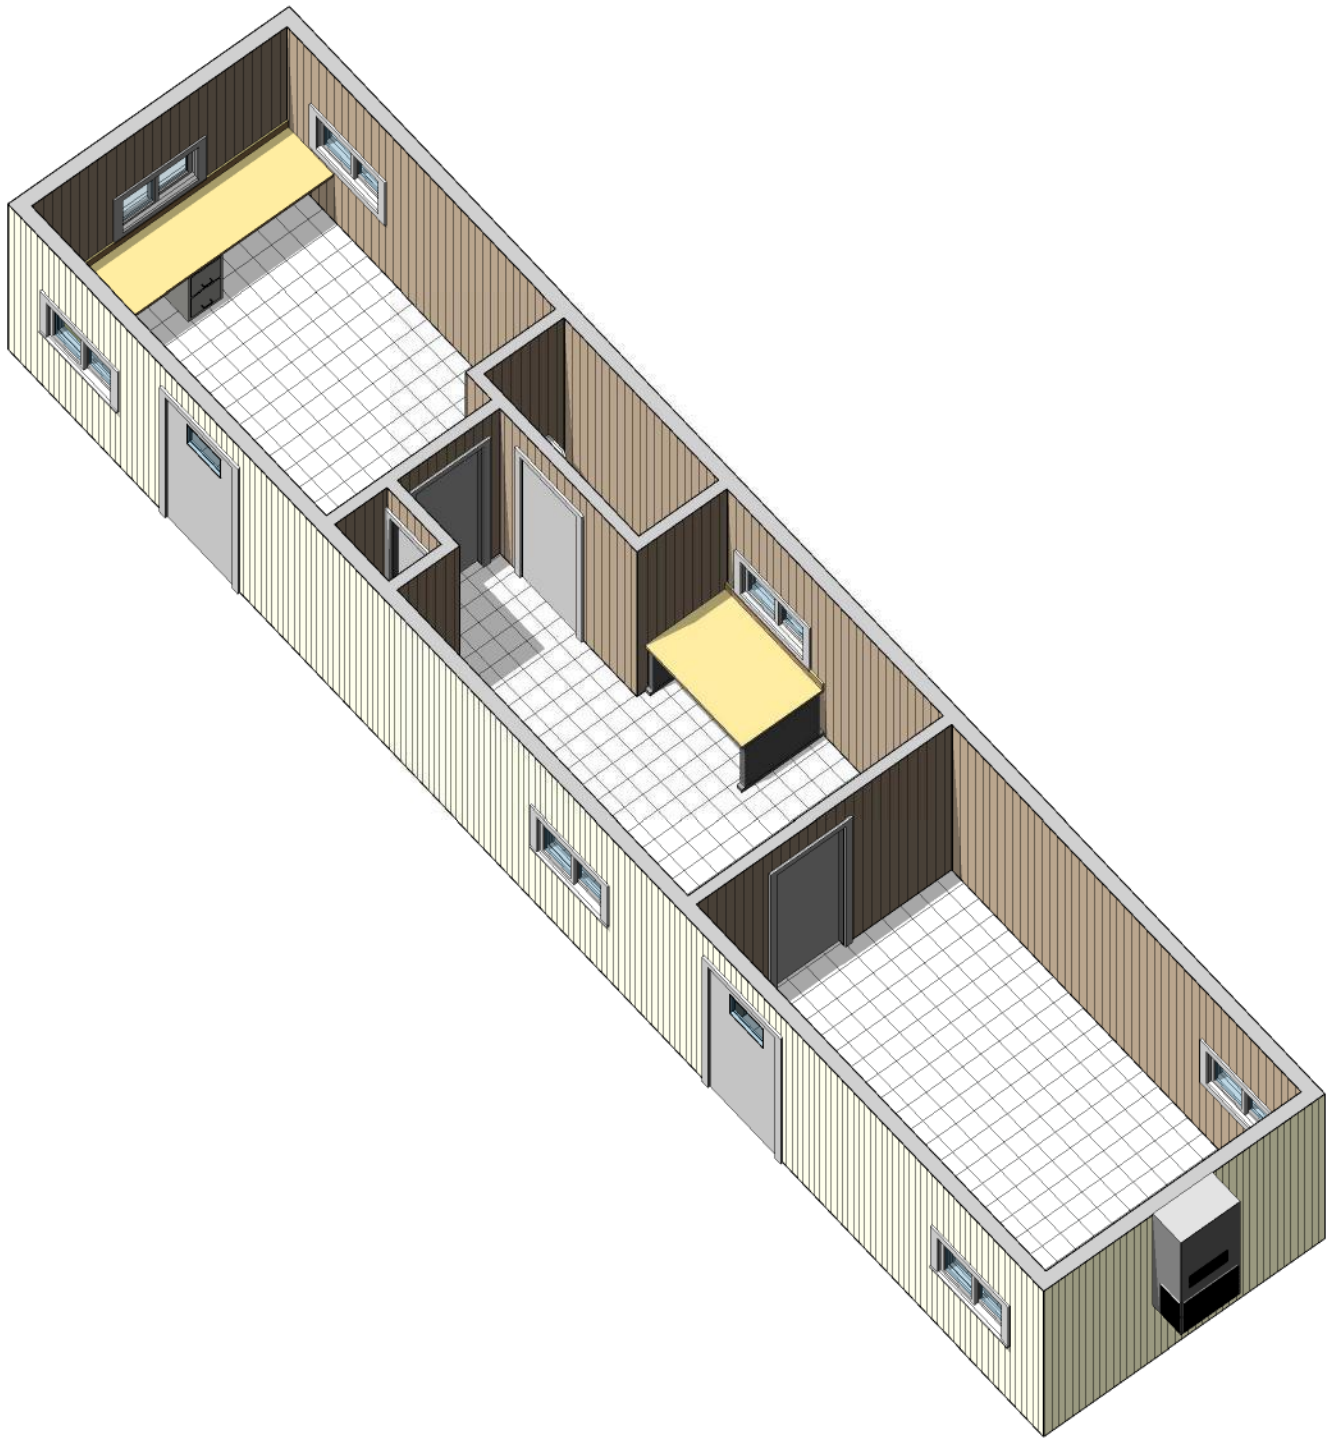

**Furnishings, Planning Tables, File Cabinets, or Hot Water Heaters
may not be available in every Office Trailer**

AM-150
OFFICE TRAILER