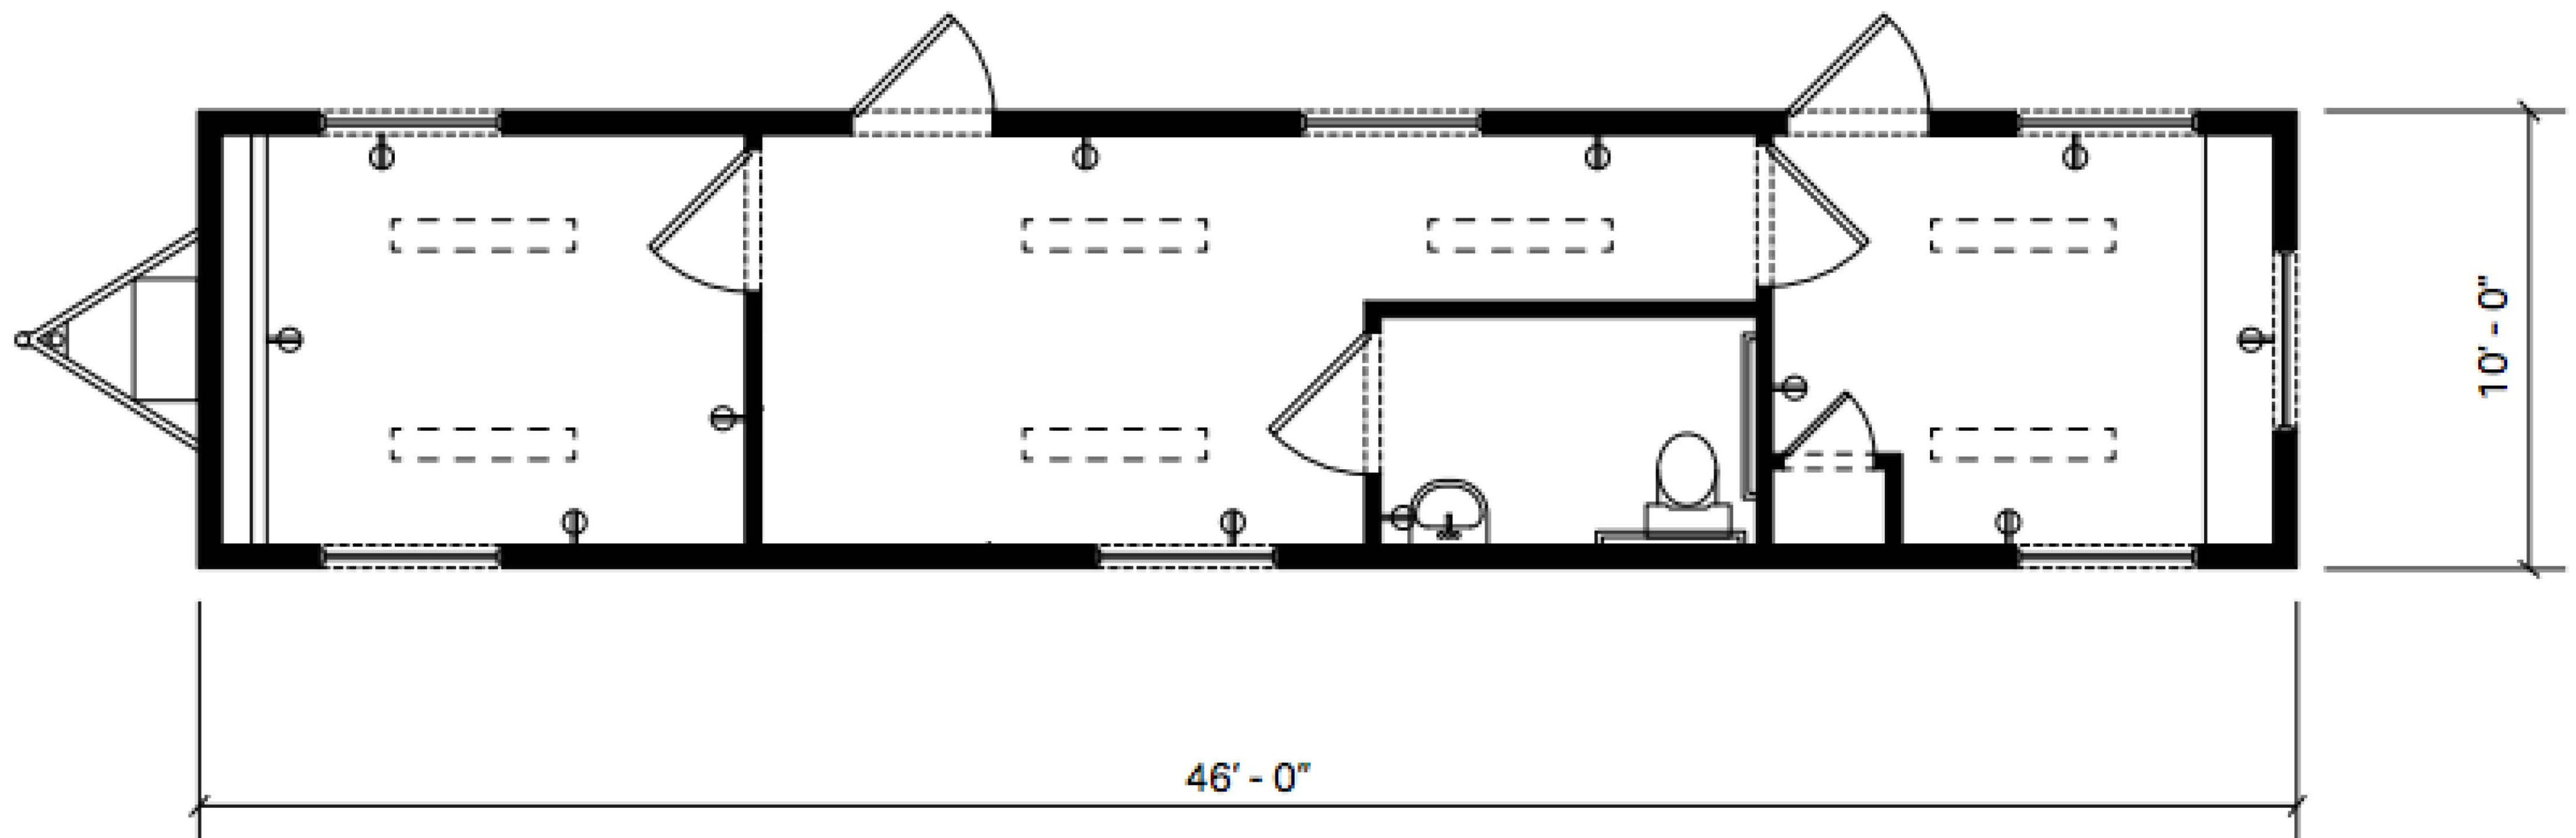

ALLIED

AM-150

10' WIDE OFFICE TRAILER

AM-150 Features and Options

- 10' x 46'
- 460 square feet
- Aluminum or wood siding
- Tile floors
- Wood or vinyl paneling
- Overhead fluorescent lighting
- 110/220 volt breaker panels
- Horizontal slider windows
- Entry doors feature locking systems, with keyed locks
- Internal passage doorways
- Heating and cooling HVAC Unit
- Security window screens
- Conference rooms
- Security window screens
- Two separate office spaces

Additional Options

- Skirting
- Asphalt or dirt anchors
- Secure metal window screens

Please note: Features and options may not be available in every unit. Floorplans are subject to change.

ALLIED | MODULAR SOLUTIONS SINCE 1952
ALLIEDTRAILERS.COM | 1-800-532-5400