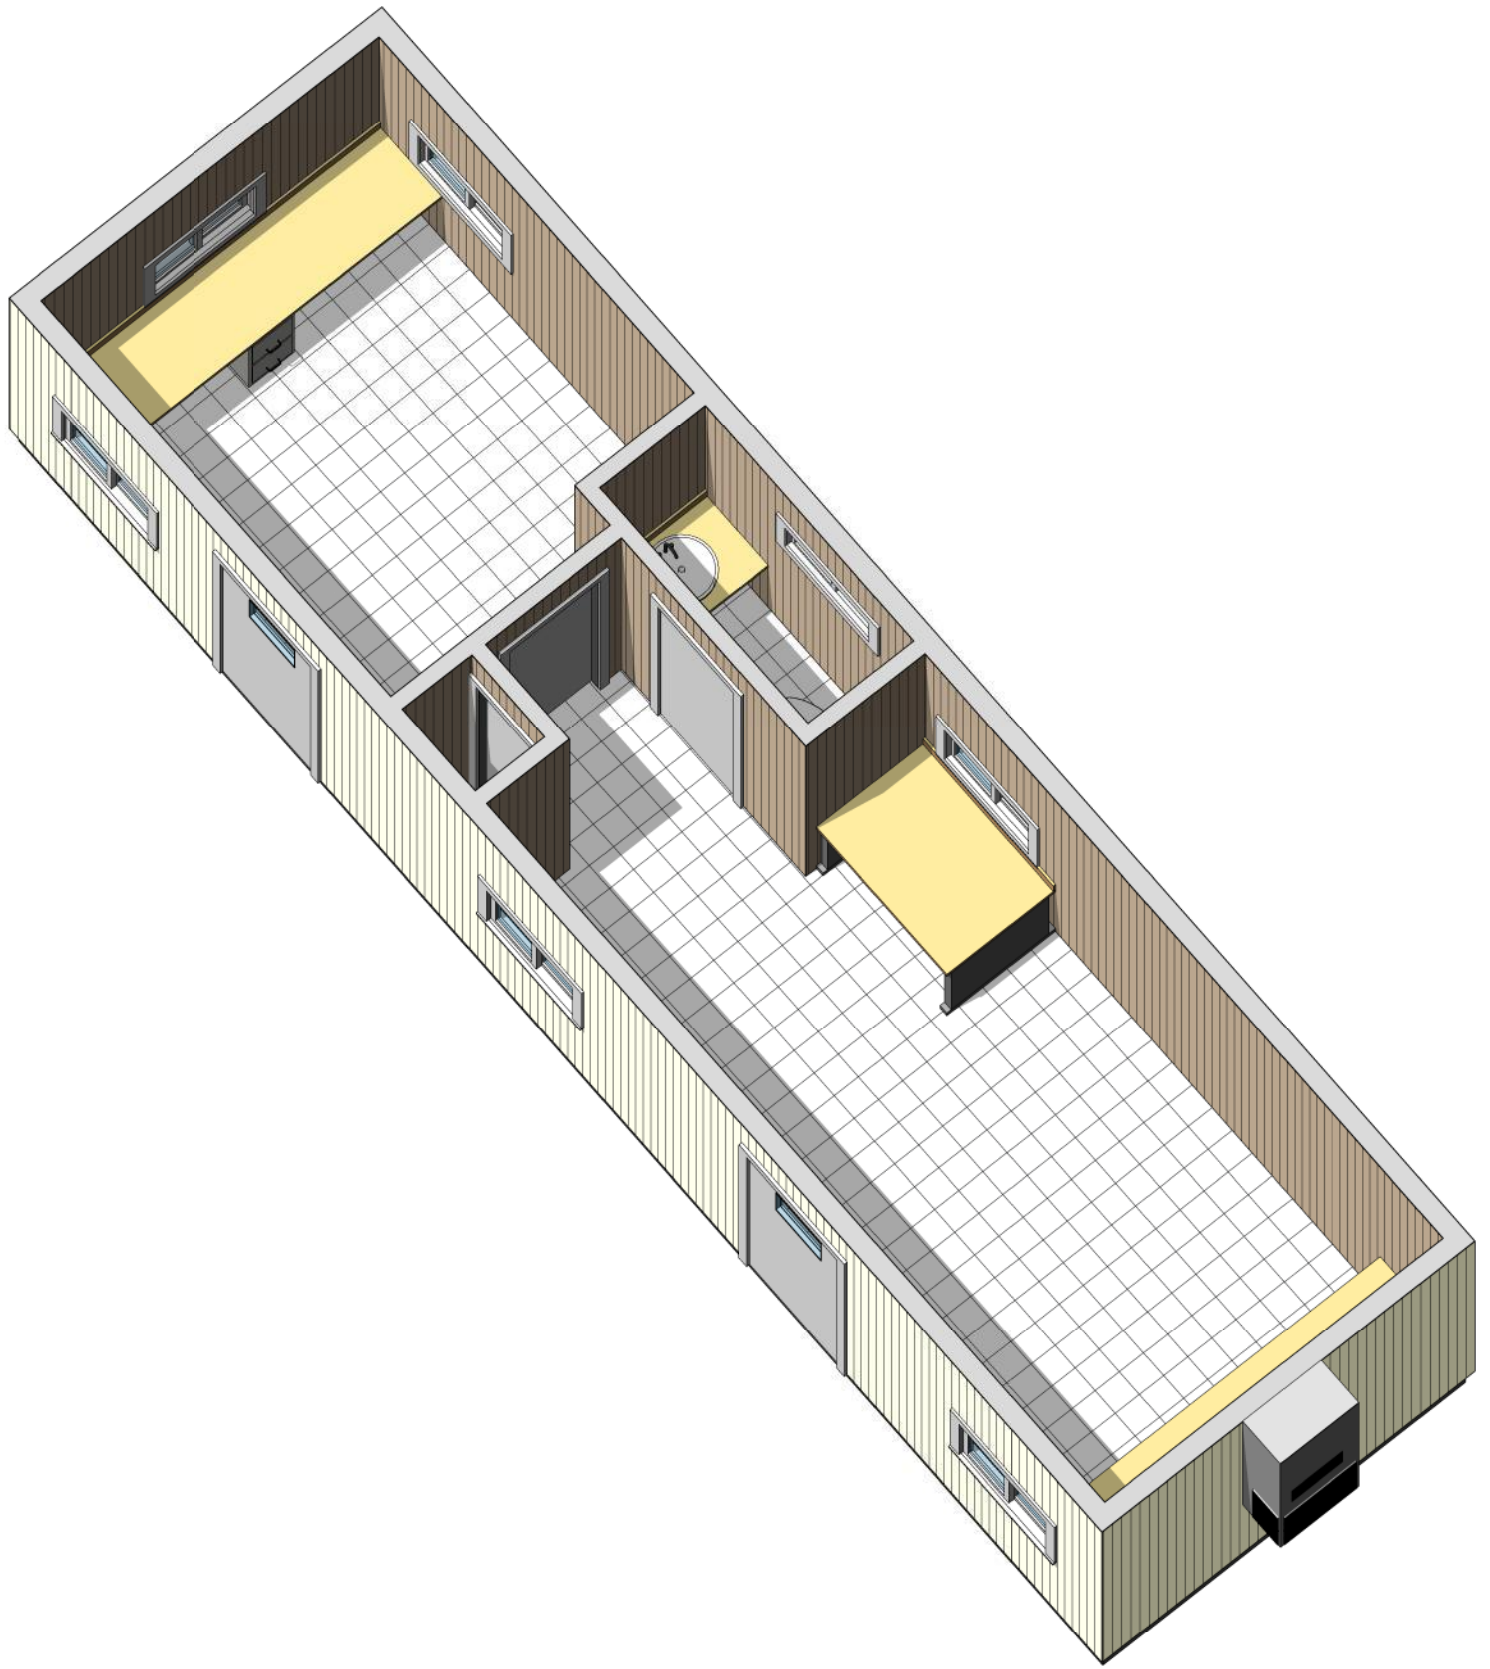

**Furnishings, Planning Tables, File Cabinets, or Hot Water Heaters
may not be available in every Office Trailer**

**AM-140
OFFICE TRAILER**