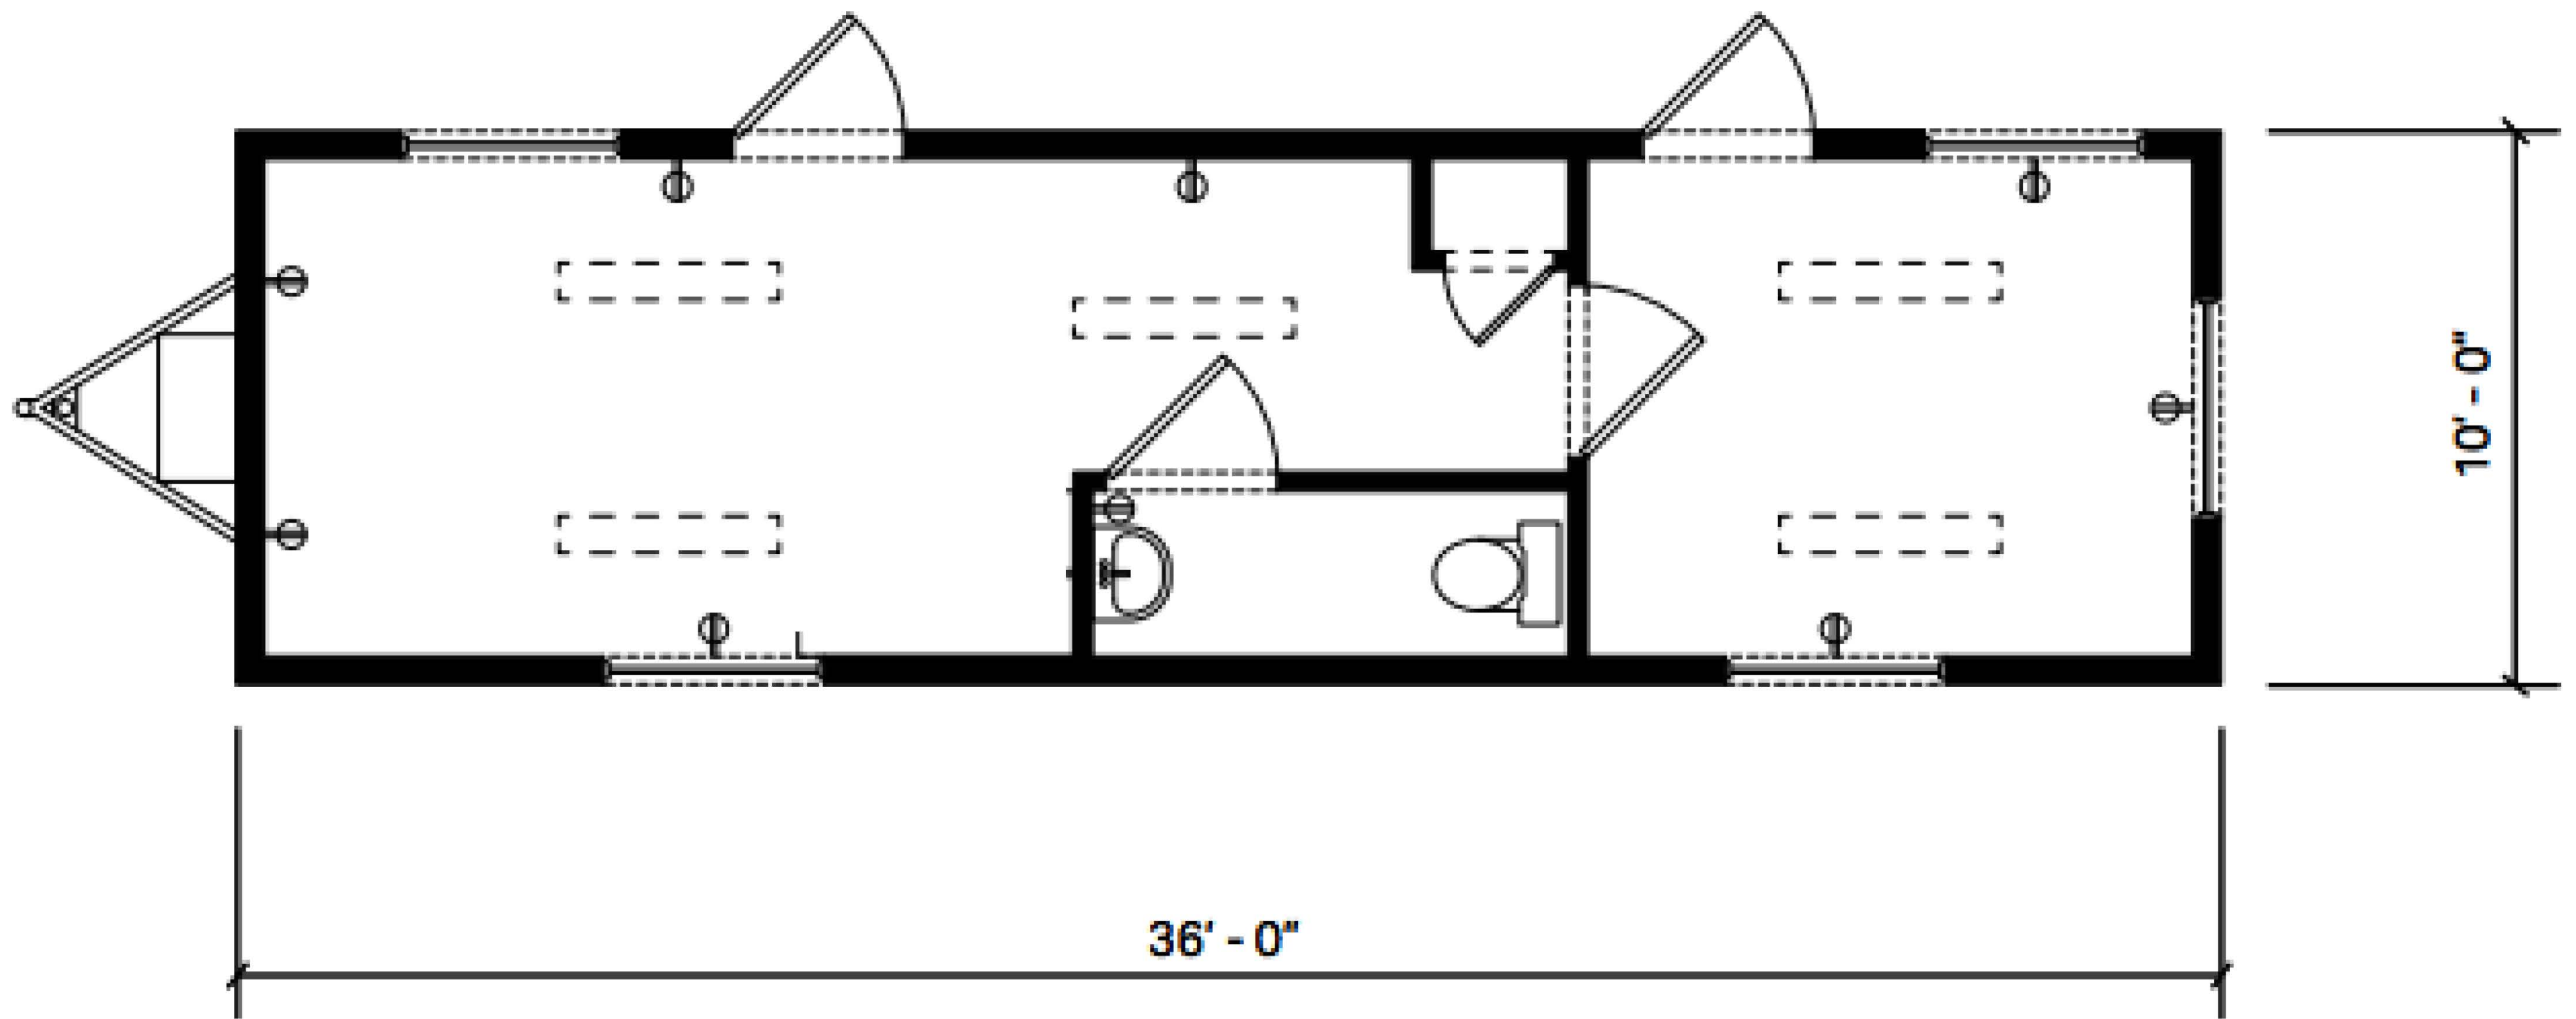

AM-140

10' WIDE OFFICE TRAILER

AM-140 Features and Options

- 10' x 36'
- 360 square feet
- Aluminum or wood siding
- Tile floors
- Wood or vinyl paneling
- Overhead fluorescent lighting
- 110/220 volt breaker panels
- Horizontal slider windows
- Entry doors feature locking systems, with keyed locks
- Air conditioning and heat
- Internal passage doorway
- 110/220 volt breaker panels
- Security window screens
- Conference rooms
- Horizontal slider windows
- Doors with locks
- Heating and cooling HVAC Unit
- Security window screens
- Two separate office spaces

Additional Options

- Skirting
- Asphalt or dirt anchors
- Secure metal window screens

Please note: Features and options may not be available in every unit. Floorplans are subject to change.

ALLIED | MODULAR SOLUTIONS SINCE 1952
ALLIEDTRAILERS.COM | 1-800-532-5400