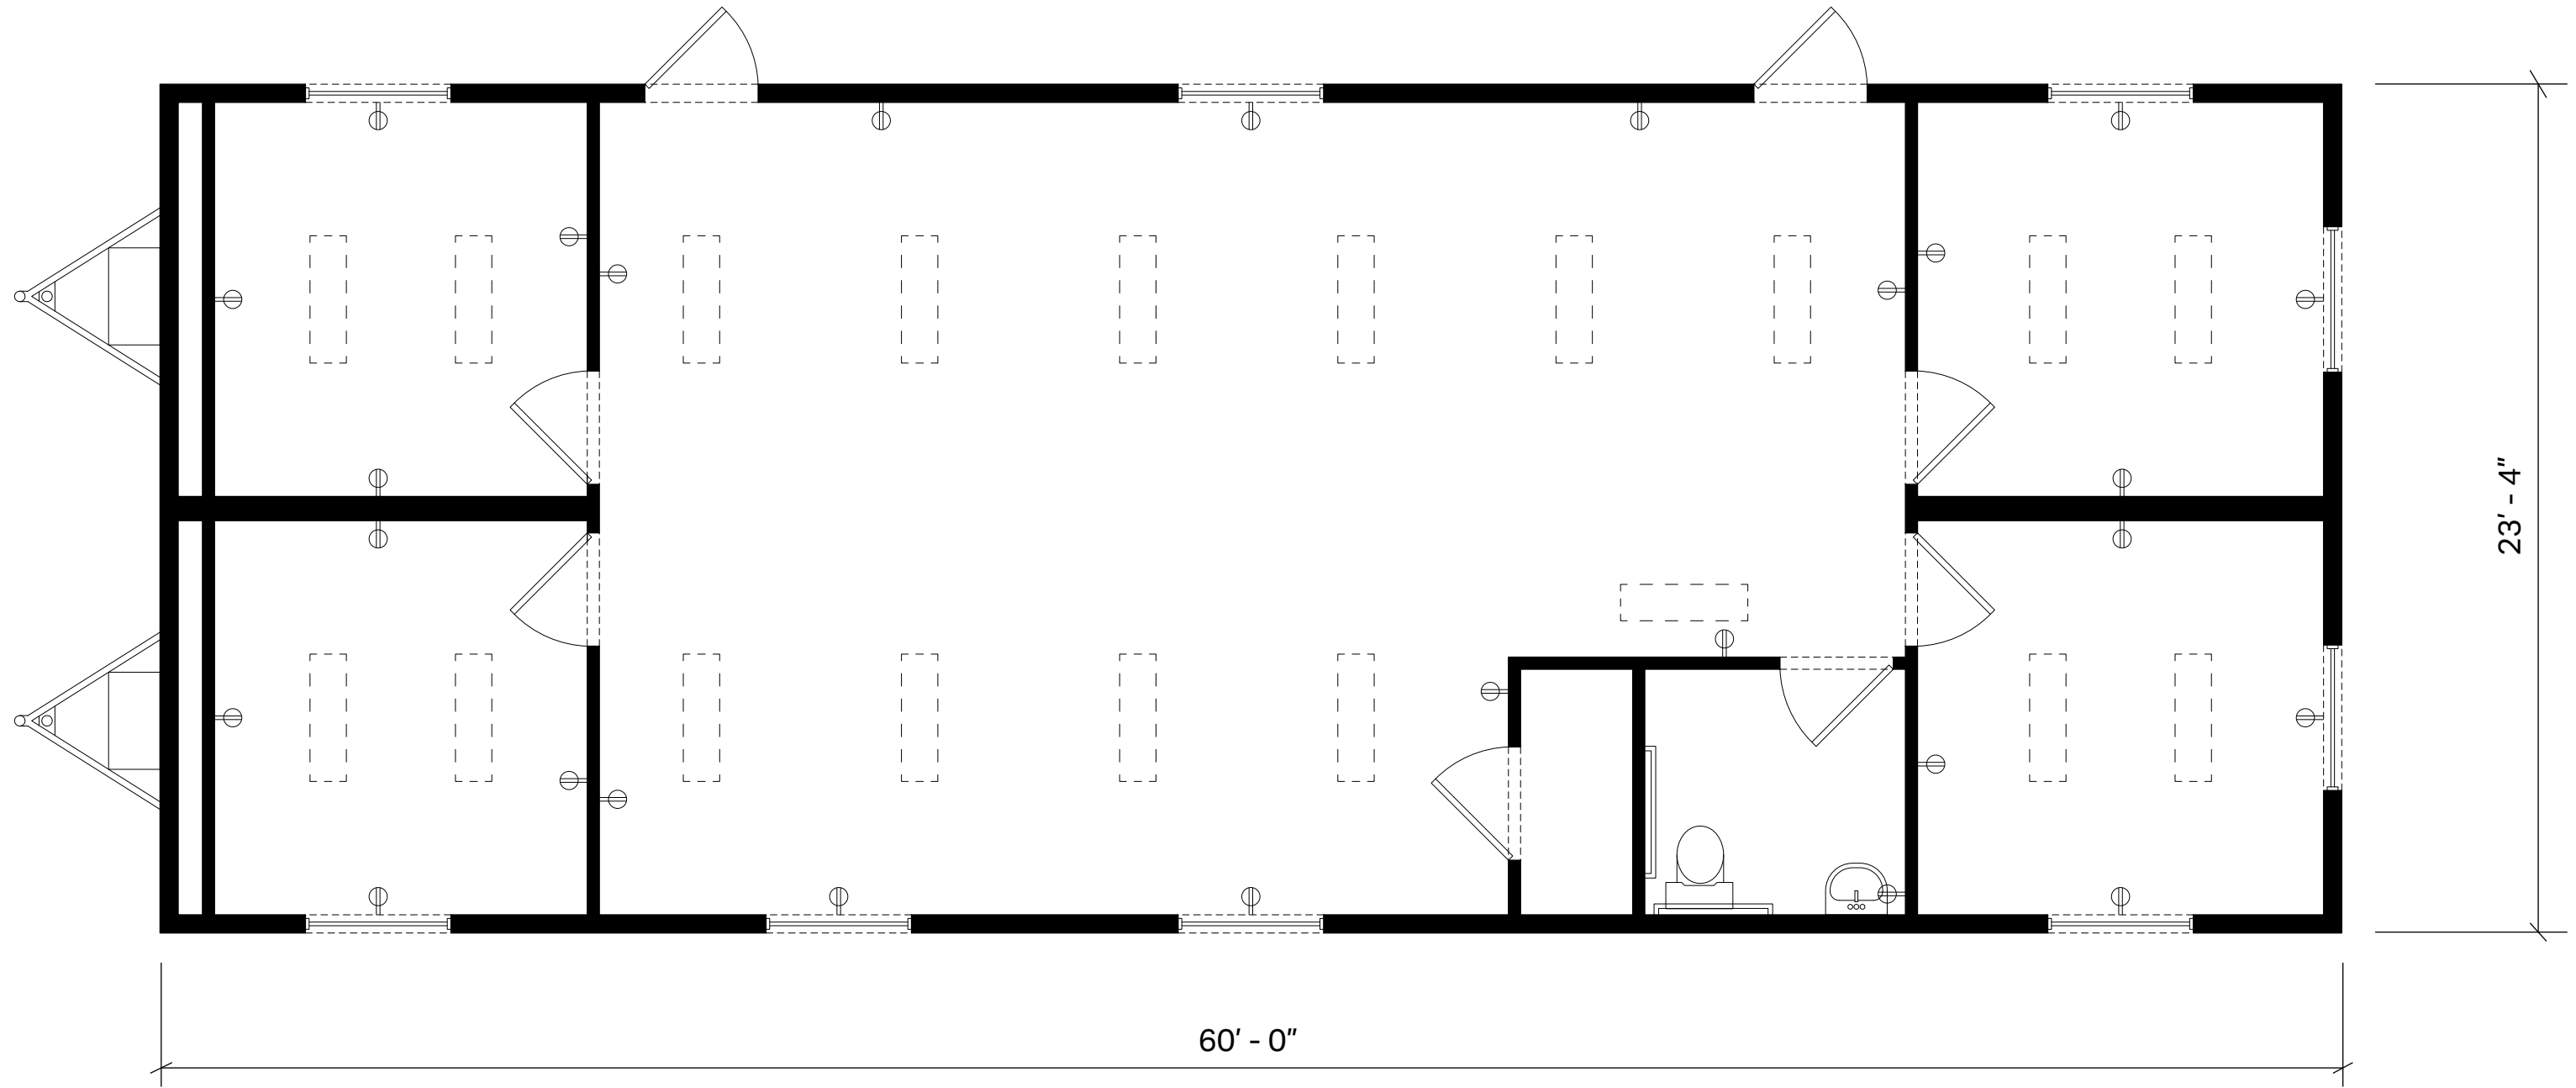

# Model AM-2460

(23'4" x 60' Office Trailer)

## Model AM-2460 (23'4" x 60')

**Furnishings, planning tables, file cabinets, or hot water heaters may not be available in every office trailer. Floorplans are subject to change.**