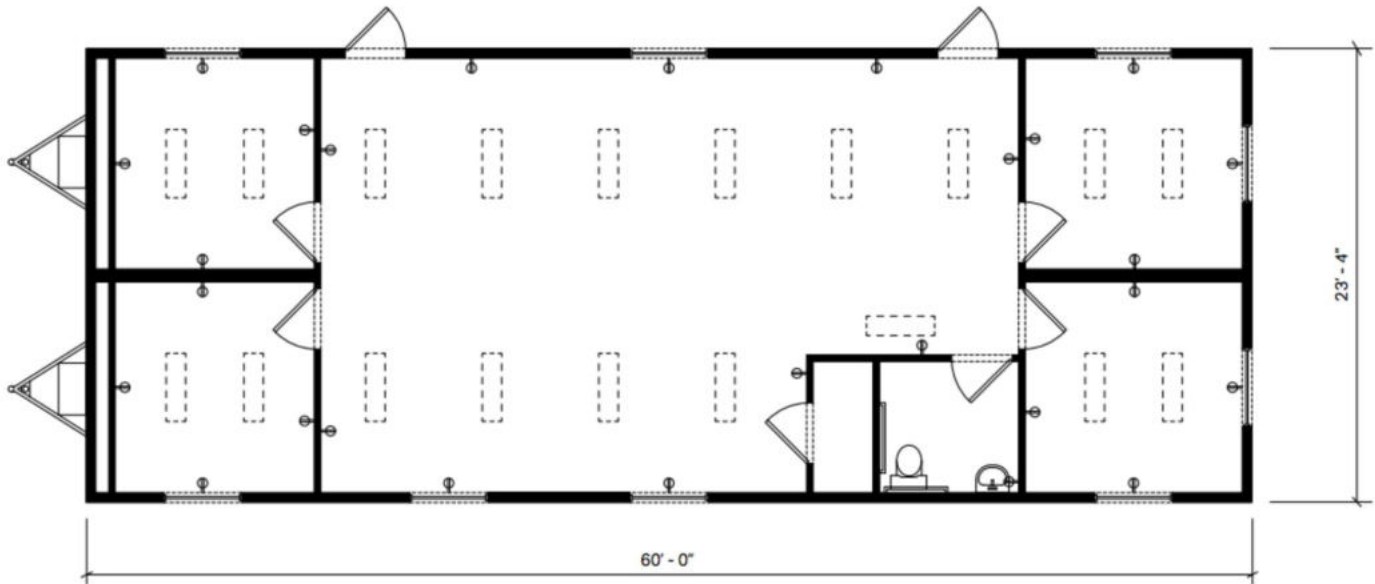

ALLIED

AM-2460

DOUBLE WIDE TRAILER

AM-2460 Features and Options

- 23' 4" x 60'
 - 1400 square feet
 - Aluminum or wood siding
 - Tile floors
 - Wood or vinyl paneling
 - Overhead fluorescent lighting
 - 110/220 volt breaker panels
 - Horizontal slider windows
 - Restroom
 - Internal passage doorways
 - Heating and cooling HVAC Unit
 - Entry doors feature locking systems, with keyed locks
 - Conference rooms
 - Separate office spaces
- Additional Options**
- Skirting
 - Asphalt or dirt anchors
 - Secure metal window screens