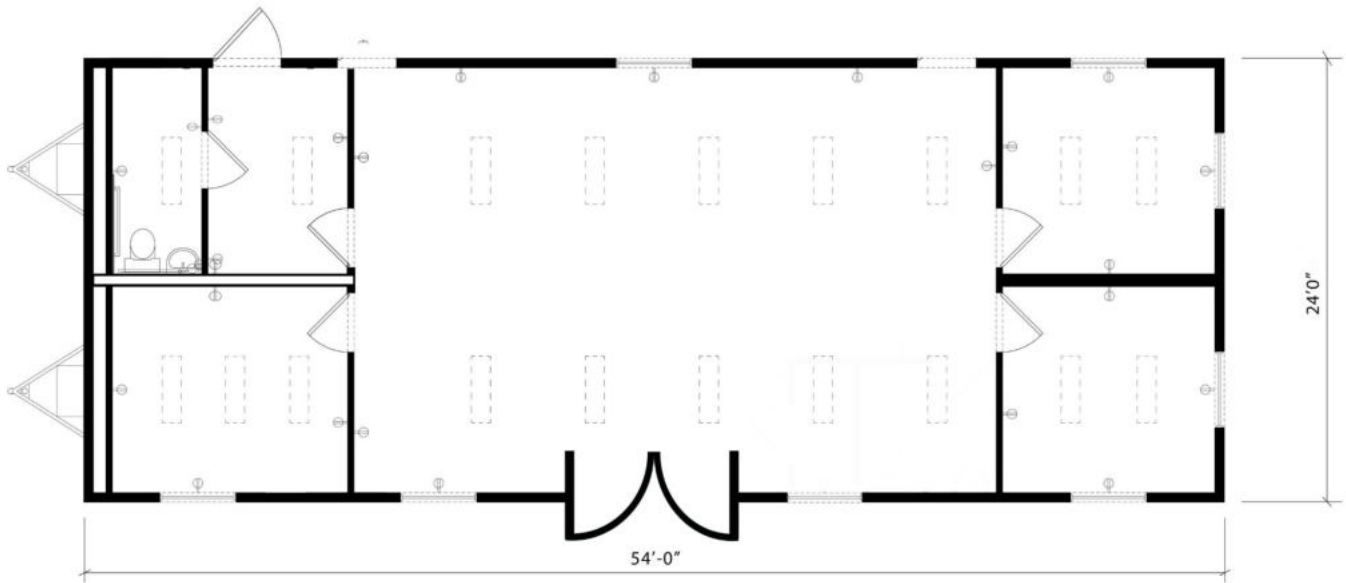

ALLIED

AM-2450

DOUBLE WIDE TRAILER

AM-2450 Features and Options

- 54" x 24'
 - 1300 square feet
 - Aluminum or wood siding
 - Tile floors
 - Wood or vinyl paneling
 - Overhead fluorescent lighting
 - 110/220 volt breaker panels
 - Horizontal slider windows
 - Entry doors feature locking systems, with keyed locks
 - Internal passage doorway
 - Heating and cooling HVAC Unit
 - 2-3 separate office spaces
 - Conference rooms
 - Planning table
 - Restroom
- Additional Options**
- Skirting
 - Asphalt or dirt anchors
 - Secure metal window screens