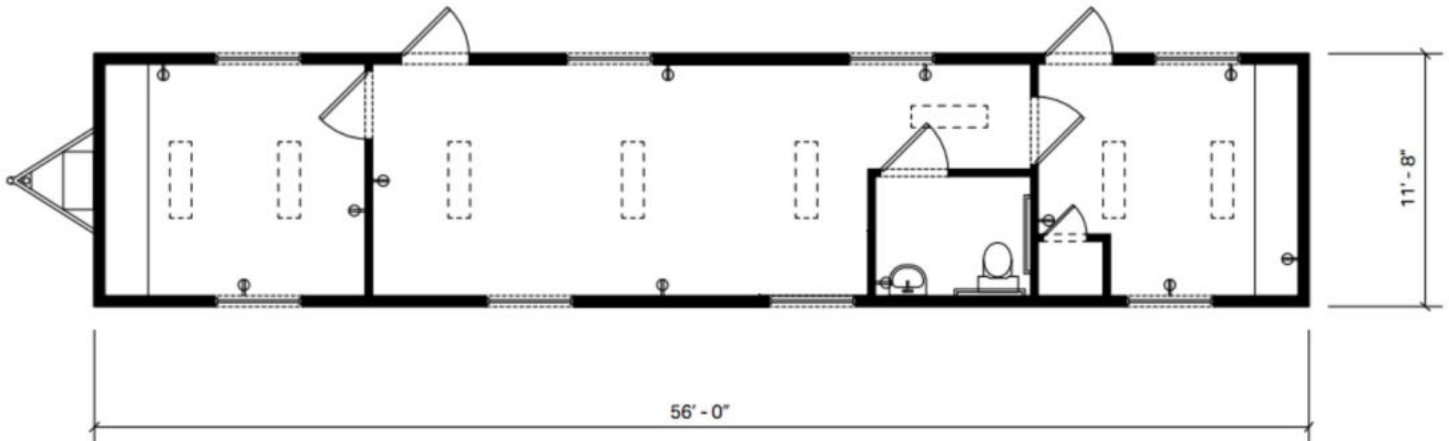

ALLIED

AM-260

12' WIDE OFFICE TRAILER

AM-260 Features and Options

- 11' 8" x 56'
- 660 square feet
- Aluminum or wood siding
- Tile floors
- Wood or vinyl paneling
- Overhead fluorescent lighting
- 110/220 volt breaker panels
- Horizontal slider windows
- Entry doors feature locking systems, with keyed locks
- Internal passage doorways
- Heating and cooling HVAC Unit
- Conference rooms
- Two separate office spaces

Additional Options

- Skirting
- Asphalt or dirt anchors
- Secure metal window screens

Please note: Features and options may not be available in every unit. Floorplans are subject to change.

ALLIED | MODULAR SOLUTIONS SINCE 1952
ALLIEDTRAILERS.COM | 1-800-532-5400