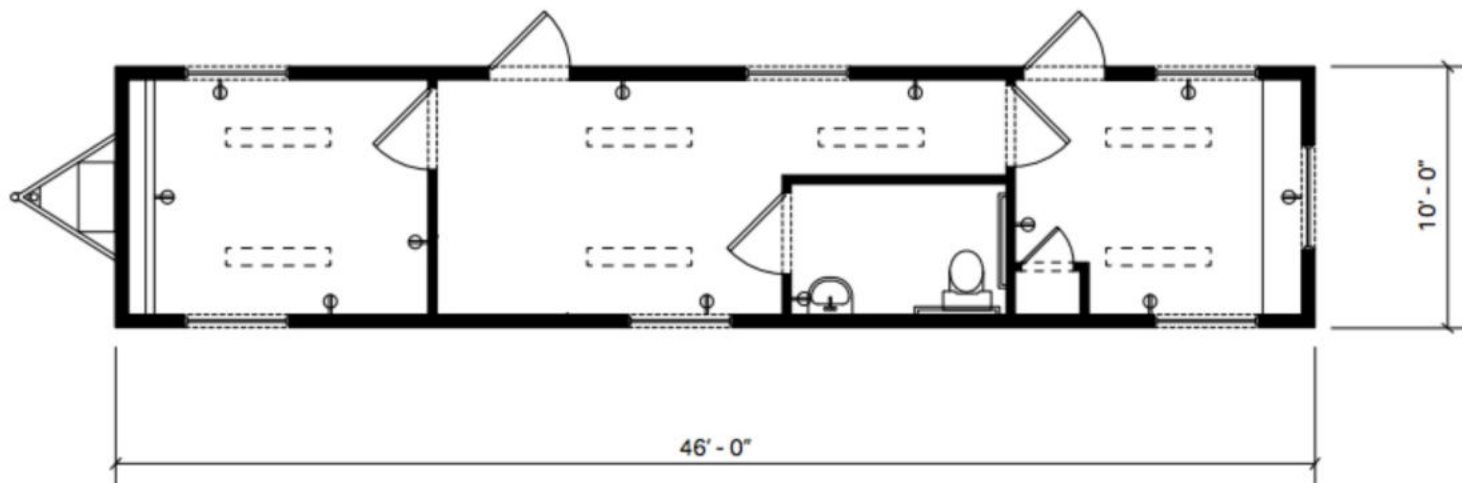

ALLIED

AM-150

10' WIDE OFFICE TRAILER

AM-150 Features and Options

- 10' x 46'
- 460 square feet
- Aluminum or wood siding
- Tile floors
- Wood or vinyl paneling
- Overhead fluorescent lighting
- 110/220 volt breaker panels
- Horizontal slider windows
- Entry doors feature locking systems, with keyed locks
- Internal passage doorways
- Heating and cooling HVAC Unit
- Conference rooms
- Two separate office spaces

Additional Options

- Skirting
- Asphalt or dirt anchors
- Secure metal window screens

Please note: Features and options may not be available in every unit. Floorplans are subject to change.

ALLIED | MODULAR SOLUTIONS SINCE 1952
ALLIEDTRAILERS.COM | 1-800-532-5400