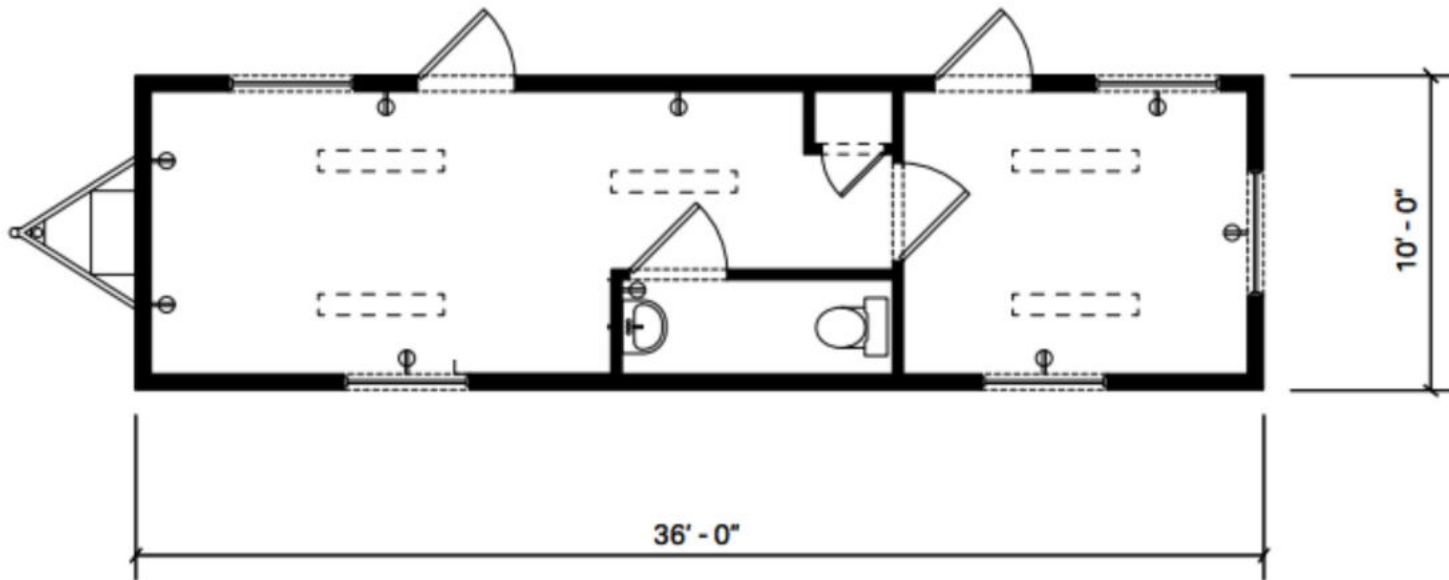

AM-140

10' WIDE OFFICE TRAILER

AM-140 Features and Options

- 10' x 36'
- 360 square feet
- Aluminum or wood siding
- Tile floors
- Wood or vinyl paneling
- Overhead fluorescent lighting
- 110/220 volt breaker panels
- Horizontal slider windows
- Entry doors feature locking systems, with keyed locks
- Air conditioning and heat
- Internal passage doorway
- 110/220 volt breaker panels
- Conference rooms
- Horizontal slider windows
- Doors with locks
- Heating and cooling HVAC Unit
- Two separate office spaces

Additional Options

- Skirting
- Asphalt or dirt anchors
- Secure metal window screens

Please note: Features and options may not be available in every unit. Floorplans are subject to change.

ALLIED | MODULAR SOLUTIONS SINCE 1952
ALLIEDTRAILERS.COM | 1-800-532-5400